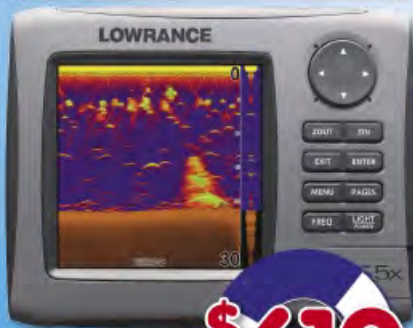

\$139

\$169

\$185

**CENTURY MARINE
PRO BATTERIES**

**FREE Marine Gift with every Century
Marine Pro Battery Purchase**

24 MONTH NATIONWIDE WARRANTY

www.bargainboatbits.com.au

YES WE CAN INSTALL IT

HDS-5X SOUNDER
•83/200KHZ

\$610

LOWRANCE

We Lead, We Find, You Win.™

**LOWRANCE
STRUCTURE
SCAN**

•Includes
Transducer and
6 Metre cable

\$610

**HDS-8M GPS
CHARTPLOTTER**
•Map card sold separately